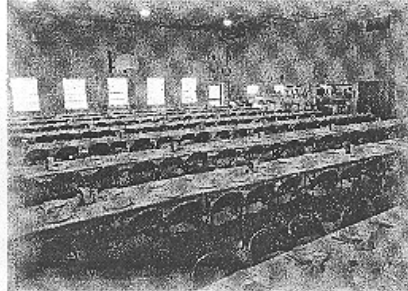

ST. JOHN'S GILDEHAUS

Parish Center, Villa Ridge

website: www.stjohns-gildehaus.org

Located on Hwy. V between Union, MO and Hwy. 100. Follow the Markers.

Annual Family Style Dinners